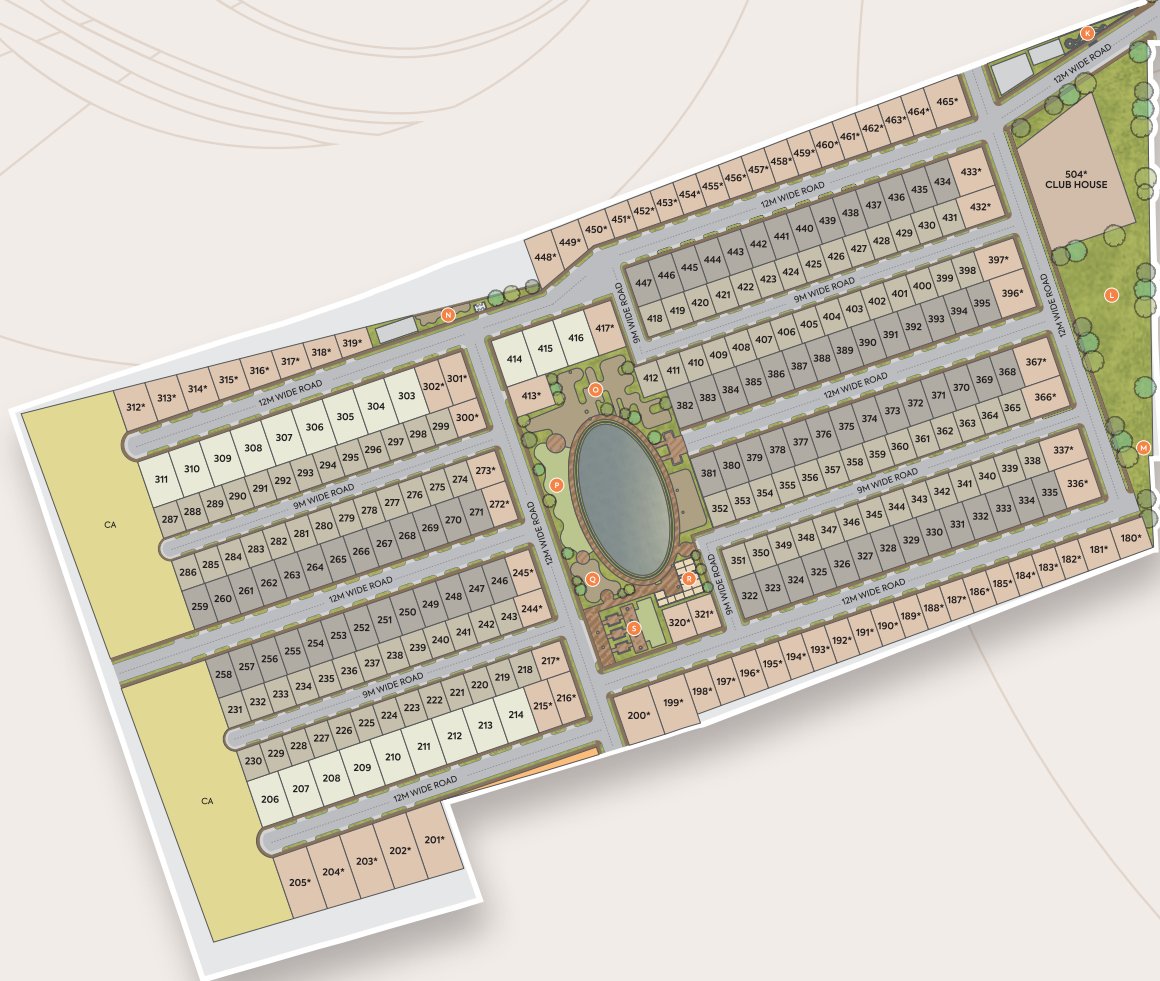

### PLOT SIZES

12.20M X 18.30M

## SITE LAYOUT

### PLOT SIZES

ODD SITES\*