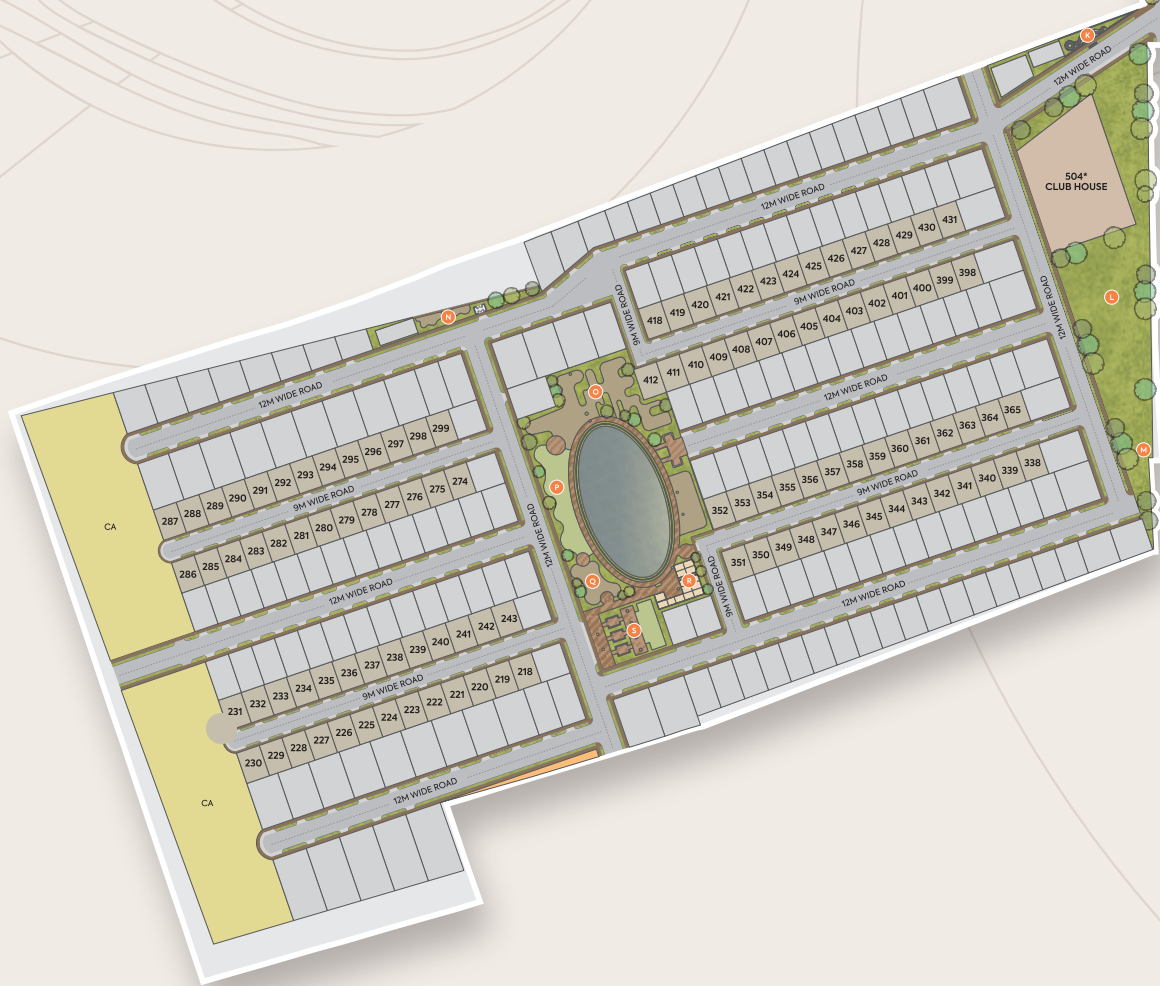

# LOCATION

SCAN QR CODE FOR LOCATION

## SITE LAYOUT

### PLOT SIZES

9.00M X 12.00M

### PLOT SIZES

12.20M X 18.30M