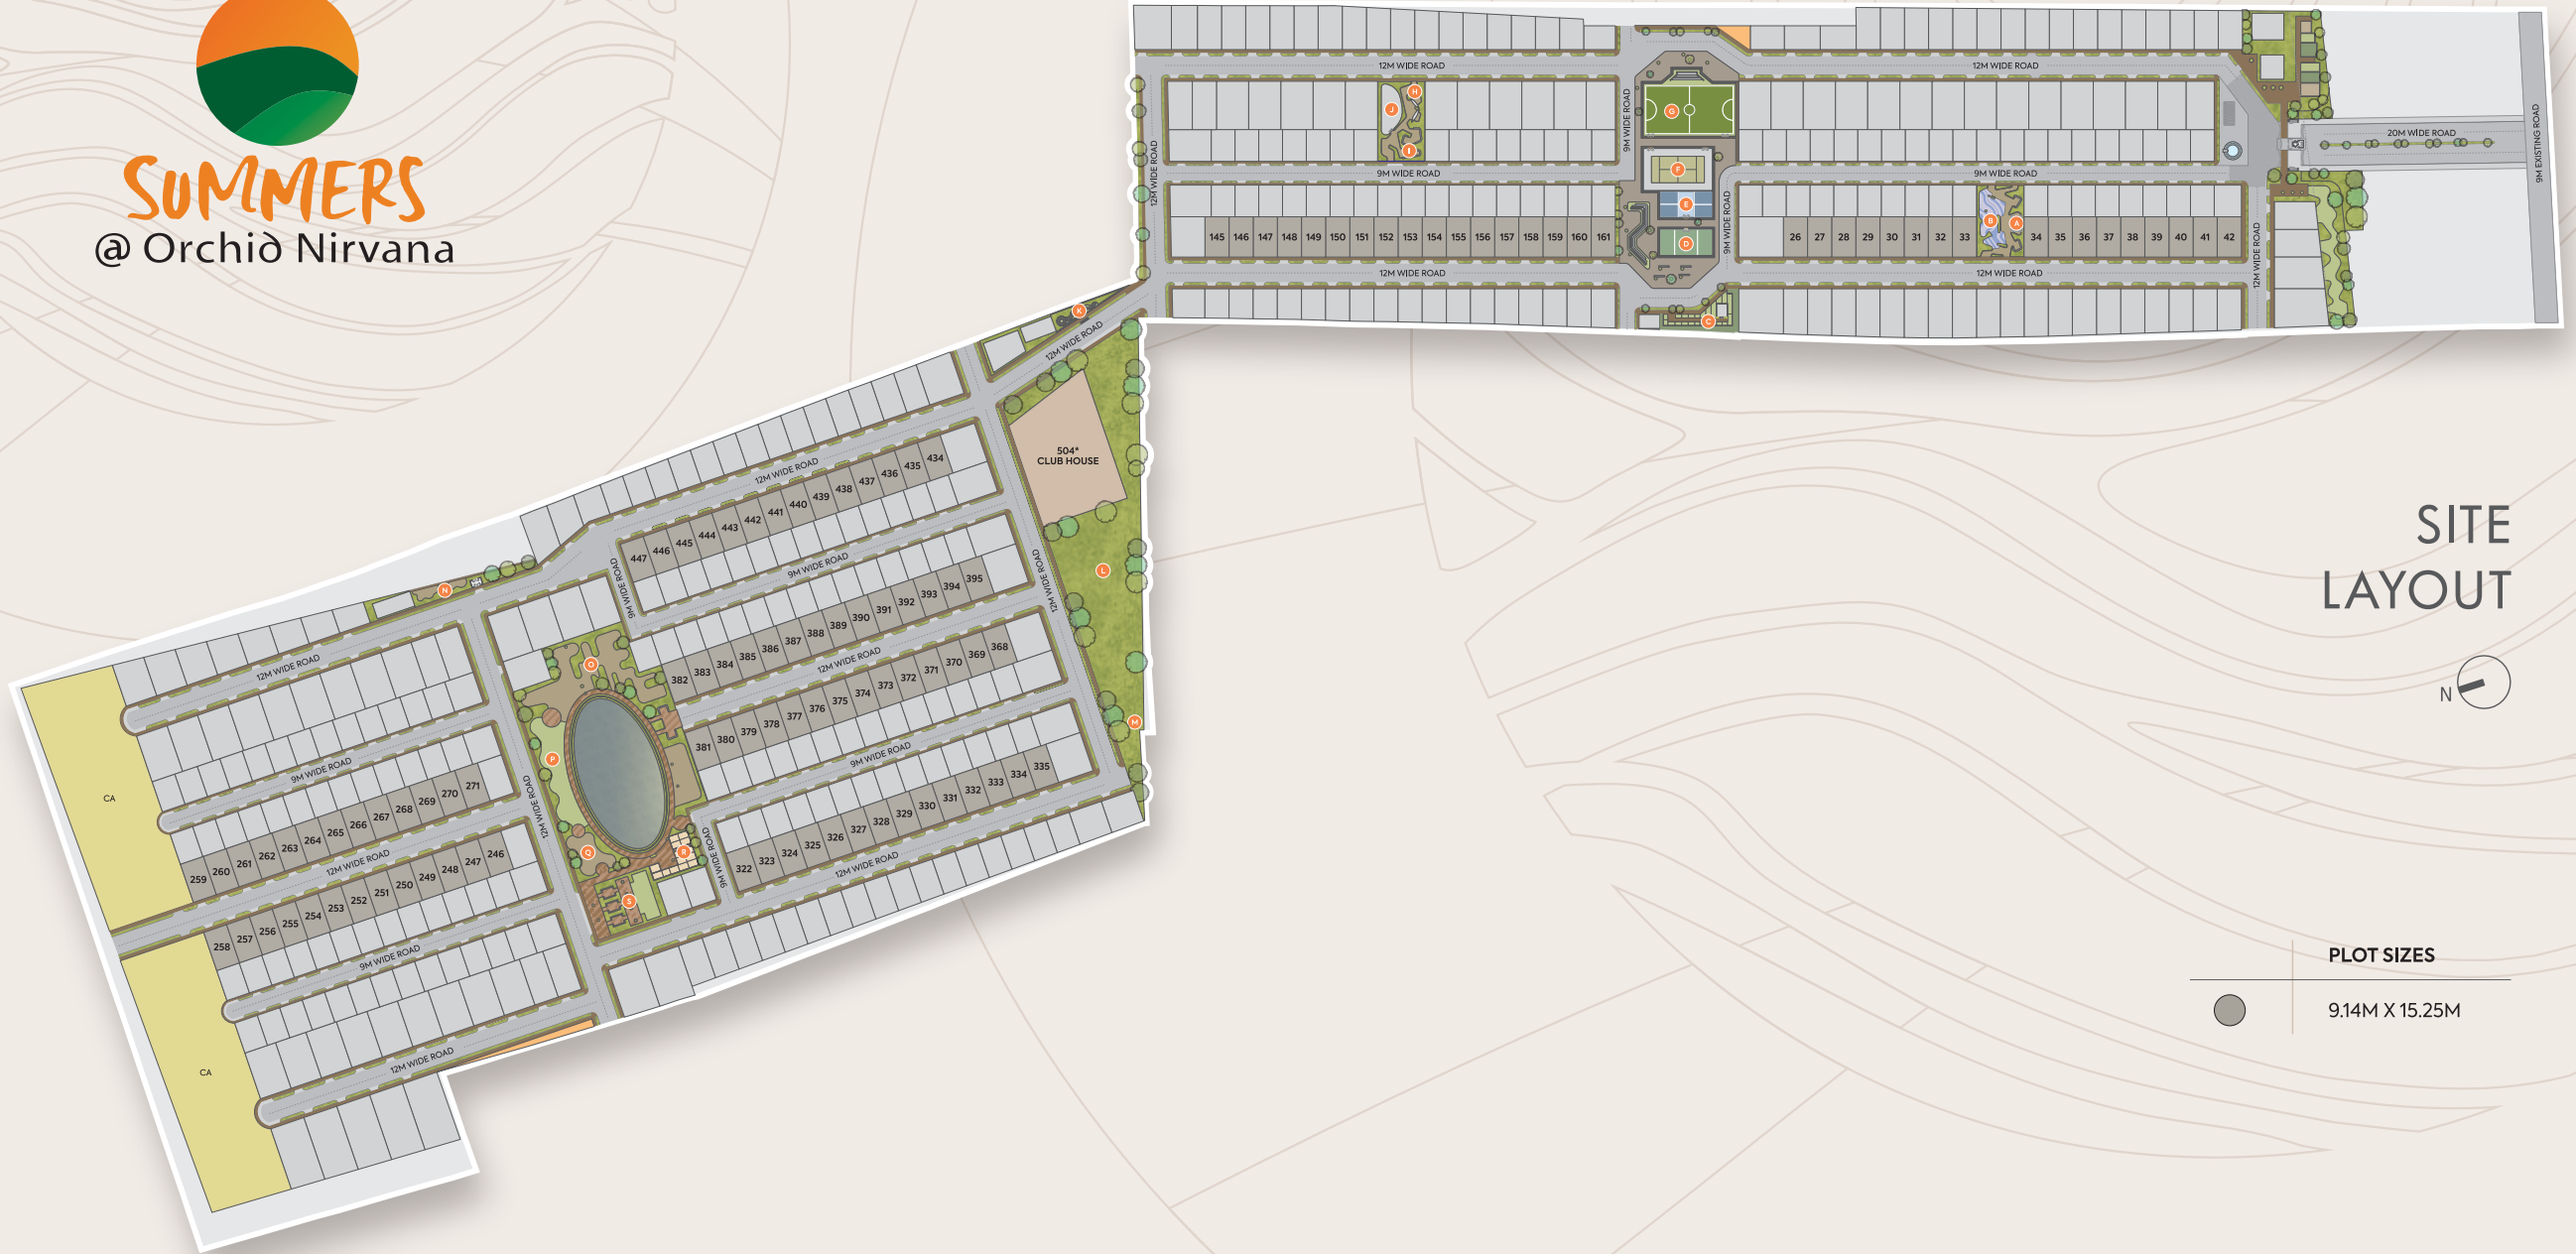

## SITE LAYOUT

### PLOT SIZES

9.00M X 12.00M

### PLOT SIZES

12.20M X 18.30M